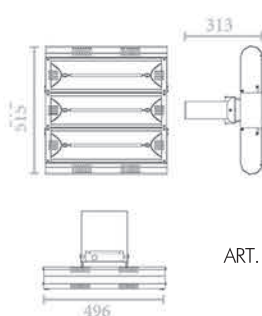

It can be placed at more than 3,5m height both on ceilings and walls.

HIGH PERFORMANCES WITH LOW LUMINOUS IMPACT

The low glare version uses a lamp with a low luminous impact (only 7 lux for the 791LG at 3m) so that it does not interfere with existing lighting systems in public places.

ART. 791LGW
ART. 792LGW
ART. 793LGW

MADE IN ITALY

10

ART. 791LGW

ART. 792LGW

ART. 793LGW

TECHNICAL FEATURES	791LGW	792LGW	793LGW
Size	235x496x313 mm	375x496x313mm	515x496x313 mm
Weight	1,7 kg	2,4 kg	3,0 kg
Power Supply	220-240V ~ 50-60Hz	220-240V ~ 50-60Hz	380-415V ~ 50-60Hz
Lamps type	LOW GLARE	LOW GLARE	LOW GLARE
Range of spectrum	IR-A	IR-A	IR-A
Coming with	Wall Bracket	Wall Bracket	Wall Bracket
Power	2000W	4000W	6000W
Range of Action	9-12 mq	12-16 mq	16-20 mq
IP rate	IP55	IP55	IP55
SPARE LAMP	004623	004623	004623