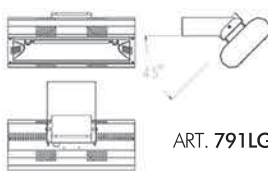

It can be placed at more than 3,5m height both on ceilings and walls.

HIGH PERFORMANCES WITH LOW LUMINOUS IMPACT

The low glare version uses a lamp with a low luminous impact (only 7 lux for the 791LG at 3m) so that it does not interfere with existing lighting systems in public places.

ART. 791LGW
ART. 792LGW
ART. 793LGW

MADE IN ITALY

10

ART. 791LGW

ART. 792LGW

ART. 793LGW

TECHNICAL FEATURES	791LGW	792LGW	793LGW
Size	235x496x313 mm	375x496x313mm	515x496x313 mm
Weight	1,7 kg	2,4 kg	3,0 kg
Power Supply	220-240V ~ 50-60Hz	220-240V ~ 50-60Hz	380-415V ~ 50-60Hz
Lamps type	LOW GLARE	LOW GLARE	LOW GLARE
Range of spectrum	IR-A	IR-A	IR-A
Coming with	Wall Bracket	Wall Bracket	Wall Bracket
Power	2000W	4000W	6000W
Range of Action	9-12 mq	12-16 mq	16-20 mq
IP rate	IP55	IP55	IP55
SPARE LAMP	004623	004623	004623