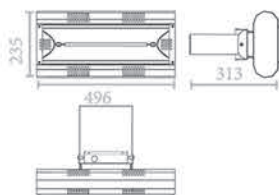

It can be placed at more than 3,5m height both on ceilings and walls.

HIGH PERFORMANCES WITH LOW LUMINOUS IMPACT

The low glare version uses a lamp with a low luminous impact (only 7 lux for the 791LG at 3m) so that it does not interfere with existing lighting systems in public places.

ART. 791LGW
ART. 792LGW
ART. 793LGW

MADE IN ITALY

10

ART. 791LGW

ART. 792LGW

ART. 793LGW

TECHNICAL FEATURES	791LGW	792LGW	793LGW
Size	235x496x313 mm	375x496x313mm	515x496x313 mm
Weight	1,7 kg	2,4 kg	3,0 kg
Power Supply	220-240V ~ 50-60Hz	220-240V ~ 50-60Hz	380-415V ~ 50-60Hz
Lamps type	LOW GLARE	LOW GLARE	LOW GLARE
Range of spectrum	IR-A	IR-A	IR-A
Coming with	Wall Bracket	Wall Bracket	Wall Bracket
Power	2000W	4000W	6000W
Range of Action	9-12 mq	12-16 mq	16-20 mq
IP rate	IP55	IP55	IP55
SPARE LAMP	004623	004623	004623