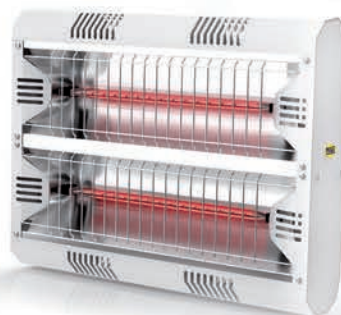

HATHOR LOW GLARE WHITE

COMING WITH WALL BRACKETS

VAST SPACES AND HIGH PERFORMANCES

HATHOR LOW GLARE is the most powerful set of heating lamps. Available in 3 versions: 2000W, 4000W and 6000W with the aim of expanding the area that needs to be heated. Ideal in public places such as restaurants, warehouses, churches. Rated IP55, it is water and dust proof.

It can be placed at more than 3,5m height both on ceilings and walls.

HIGH PERFORMANCES WITH LOW LUMINOUS IMPACT

The low glare version uses a lamp with a low luminous impact (only 7 lux for the 791LG at 3m) so that it does not interfere with existing lighting systems in public places.

ART. 791LGW
ART. 792LGW
ART. 793LGW

MADE IN ITALY

10

ART. 791LGW

ART. 792LGW

ART. 793LGW

TECHNICAL FEATURES	791LGW	792LGW	793LGW
Size	235x496x313 mm	375x496x313mm	515x496x313 mm
Weight	1,7 kg	2,4 kg	3,0 kg
Power Supply	220-240V ~ 50-60Hz	220-240V ~ 50-60Hz	380-415V ~ 50-60Hz
Lamps type	LOW GLARE	LOW GLARE	LOW GLARE
Range of spectrum	IR-A	IR-A	IR-A
Coming with	Wall Bracket	Wall Bracket	Wall Bracket
Power	2000W	4000W	6000W
Range of Action	9-12 mq	12-16 mq	16-20 mq
IP rate	IP55	IP55	IP55
SPARE LAMP	004623	004623	004623