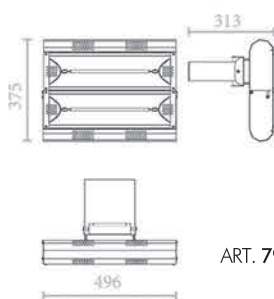

It can be placed at more than 3,5m height both on ceilings and walls.

HIGH PERFORMANCES WITH LOW LUMINOUS IMPACT

The low glare version uses a lamp with a low luminous impact (only 7 lux for the 791LG at 3m) so that it does not interfere with existing lighting systems in public places.

ART. 791LGW
ART. 792LGW
ART. 793LGW

MADE IN ITALY

10

ART. 791LGW

ART. 792LGW

ART. 793LGW

TECHNICAL FEATURES	791LGW	792LGW	793LGW
Size	235x496x313 mm	375x496x313mm	515x496x313 mm
Weight	1,7 kg	2,4 kg	3,0 kg
Power Supply	220-240V ~ 50-60Hz	220-240V ~ 50-60Hz	380-415V ~ 50-60Hz
Lamps type	LOW GLARE	LOW GLARE	LOW GLARE
Range of spectrum	IR-A	IR-A	IR-A
Coming with	Wall Bracket	Wall Bracket	Wall Bracket
Power	2000W	4000W	6000W
Range of Action	9-12 mq	12-16 mq	16-20 mq
IP rate	IP55	IP55	IP55
SPARE LAMP	004623	004623	004623