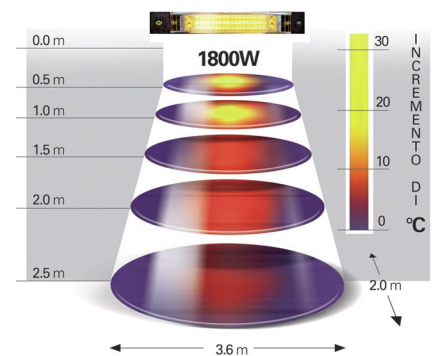

VERSATILE

Thanks to the technology of our license, Petalo Can be subjected to water jets (IP55) with no protective glass, while maintaining a low weight for easy mobility.

EFFICIENT

The glass absorbs some of the power emitted by the lamp. The absence of glass is a further substantial advantage in terms of energy output.

ART.722WP **INDENT ONLY**

ART.728WP

made in Italy

Complete with Flex & Plug

ART.3205
WALL BRACKET

TECHNICAL FEATURES	722WP	728WP
Dimensions	730x38x120mm	830x38x120mm
Weight	1.1 kg	1.3 kg
Power supply	220-240 V ~ 50-60HZ	380-415 V ~ 50-60HZ
Lamp	frozen	frozen
Luminous Emission	IR-A	IR-A
Cable and switch	-	-
Power	1200W	1800W
Range of action	4-6 mq	6-8 mq
Metel Code	MOE722WP	MOE728WP