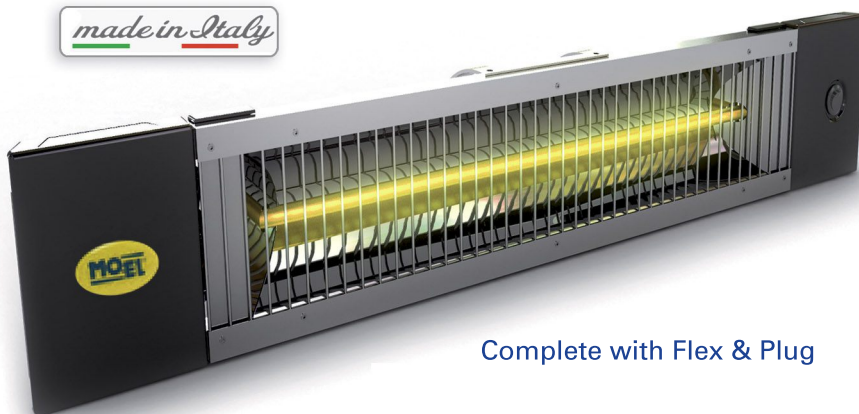

VERSATILE

Thanks to the technology of our license, Petalo Can be subjected to water jets (IP55) with no protective glass, while maintaining a low weight for easy mobility.

EFFICIENT

The glass absorbs some of the power emitted by the lamp. The absence of glass is a further substantial advantage in terms of energy output.

A DESIGN THAT DOES NOT GO UNNOTICED

The design is unique: the lamp that reduces the annoying reflections, power button for easy use, durable chrome-plated front grille in a minimalist style and the parable of the wing seagull high reflectivity (design Pino Spagnolo).

ART.722WP **INDENT ONLY**

ART.728WP

made in Italy

Complete with Flex & Plug

ART.3205
WALL BRACKET

TECHNICAL FEATURES	722WP	728WP
Dimensions	730x38x120mm	830x38x120mm
Weight	1.1 kg	1.3 kg
Power supply	220-240 V ~ 50-60HZ	380-415 V ~ 50-60HZ
Lamp	frozen	frozen
Luminous Emission	IR-A	IR-A
Cable and switch	-	-
Power	1200W	1800W
Range of action	4-6 mq	6-8 mq
Metel Code	MOE722WP	MOE728WP