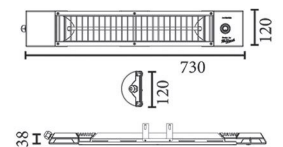

VERSATILE

Thanks to the technology of our license, Petalo Can be subjected to water jets (IP55) with no protective glass, while maintaining a low weight for easy mobility.

EFFICIENT

The glass absorbs some of the power emitted by the lamp. The absence of glass is a further substantial advantage in terms of energy output.

ART.722WP **INDENT ONLY**

ART.728WP

made in Italy

Complete with Flex & Plug

ART.3205
WALL BRACKET

TECHNICAL FEATURES	722WP	728WP
Dimensions	730x38x120mm	830x38x120mm
Weight	1.1 kg	1.3 kg
Power supply	220-240 V ~ 50-60HZ	380-415 V ~ 50-60HZ
Lamp	frozen	frozen
Luminous Emission	IR-A	IR-A
Cable and switch	-	-
Power	1200W	1800W
Range of action	4-6 mq	6-8 mq
Metel Code	MOE722WP	MOE728WP